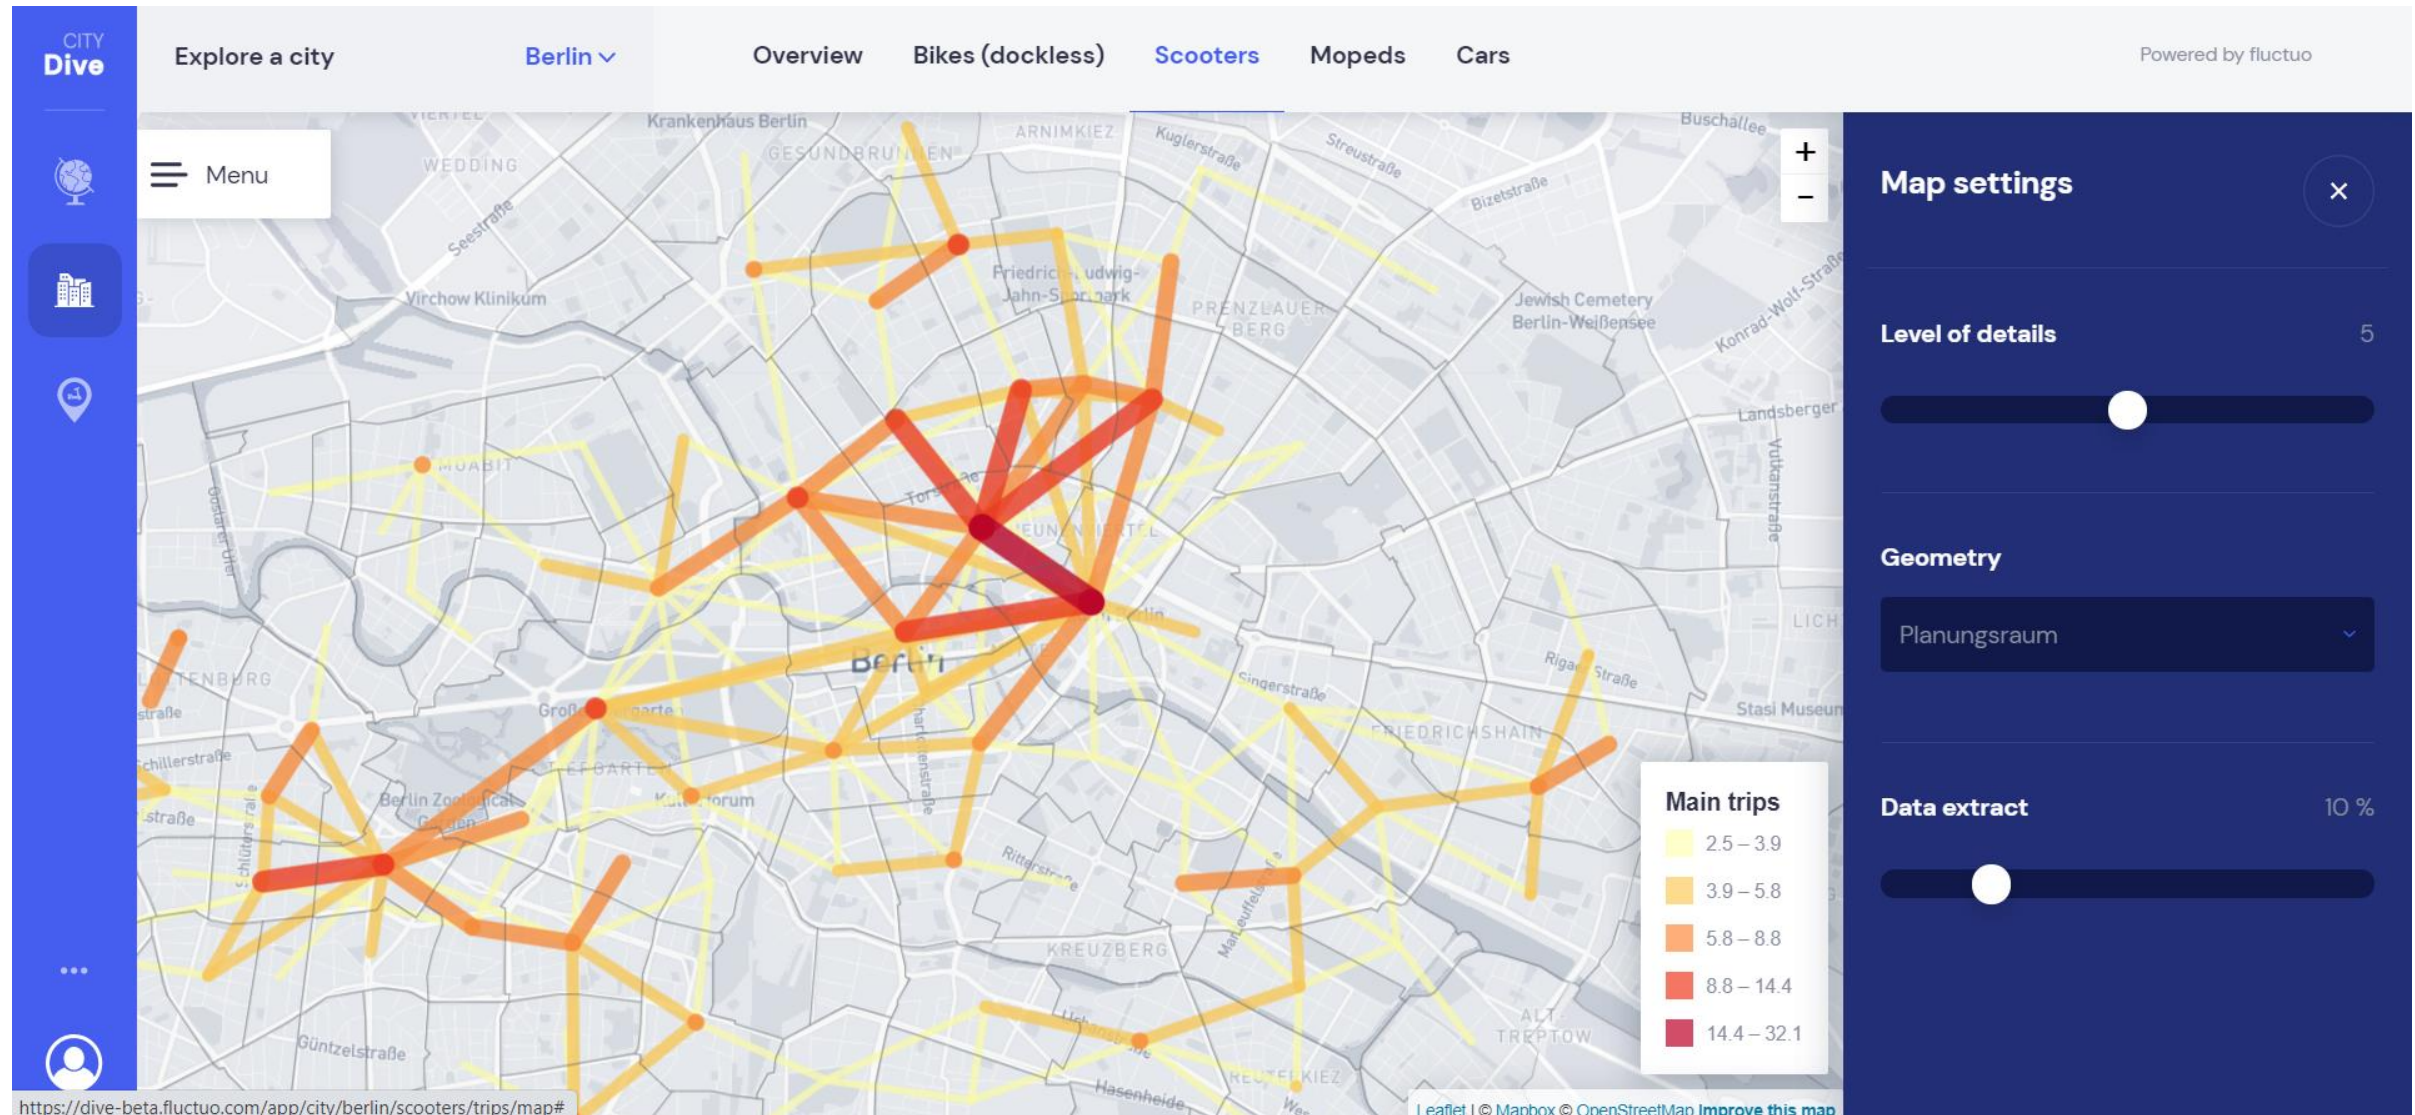

Trips

TYPE	YESTERDAY	LAST 7 DAYS (AVG)	LAST 30 DAYS (AVG)	OPERATORS MONITORED
Bikes (dockless)	9	23 - 61%	31 - 71%	
Scooters	2,690	2,452 + 10%	2,008 + 34%	 

KPIs & Maps on fleets

Density of vehicles available per zone (hexagons or local geospatial grids when available)

KPIs & Maps on trips

Origin & Destination of trips (hexagons or local geospatial grids when available)

58 European cities (and counting...)

List of cities included in City Dive - September 2020

- Austria (x1) Vienna
- Belgium (x2) Antwerp, Brussels
- Czech Republic (x1) Prague
- Denmark (x2) Copenhagen, Odense
- Finland (x3) Helsinki, Tampere, Turku
- France (x6) Angers, Bordeaux, Lyon, Marseille, Paris, Toulouse
- Germany : (x15) Aachen, Augsburg, Berlin, Bremen, Cologne, Dortmund, Düsseldorf, Essen, Frankfurt, Hamburg, Karlsruhe, Lübeck, München, Nuremberg, Stuttgart
- Israel (x1) Tel-Aviv
- Italy (x4) Milano, Pesaro, Rome, Torino
- Netherlands (x2) Amsterdam, Rotterdam
- Norway : (x2) Oslo, Trondheim
- Poland : (x2) Krakow, Warsaw
- Portugal : (x1) Lisbon
- Spain : (x5) Barcelona, Madrid, Malaga, Valencia, Zaragoza
- Sweden : (x8) Gotheborg, Helsingborg, Lund, Malmö, Örebro, Stockholm, Uppsala, Västerås
- Switzerland (x2) Winterthur, Zurich
- UK (x1) London