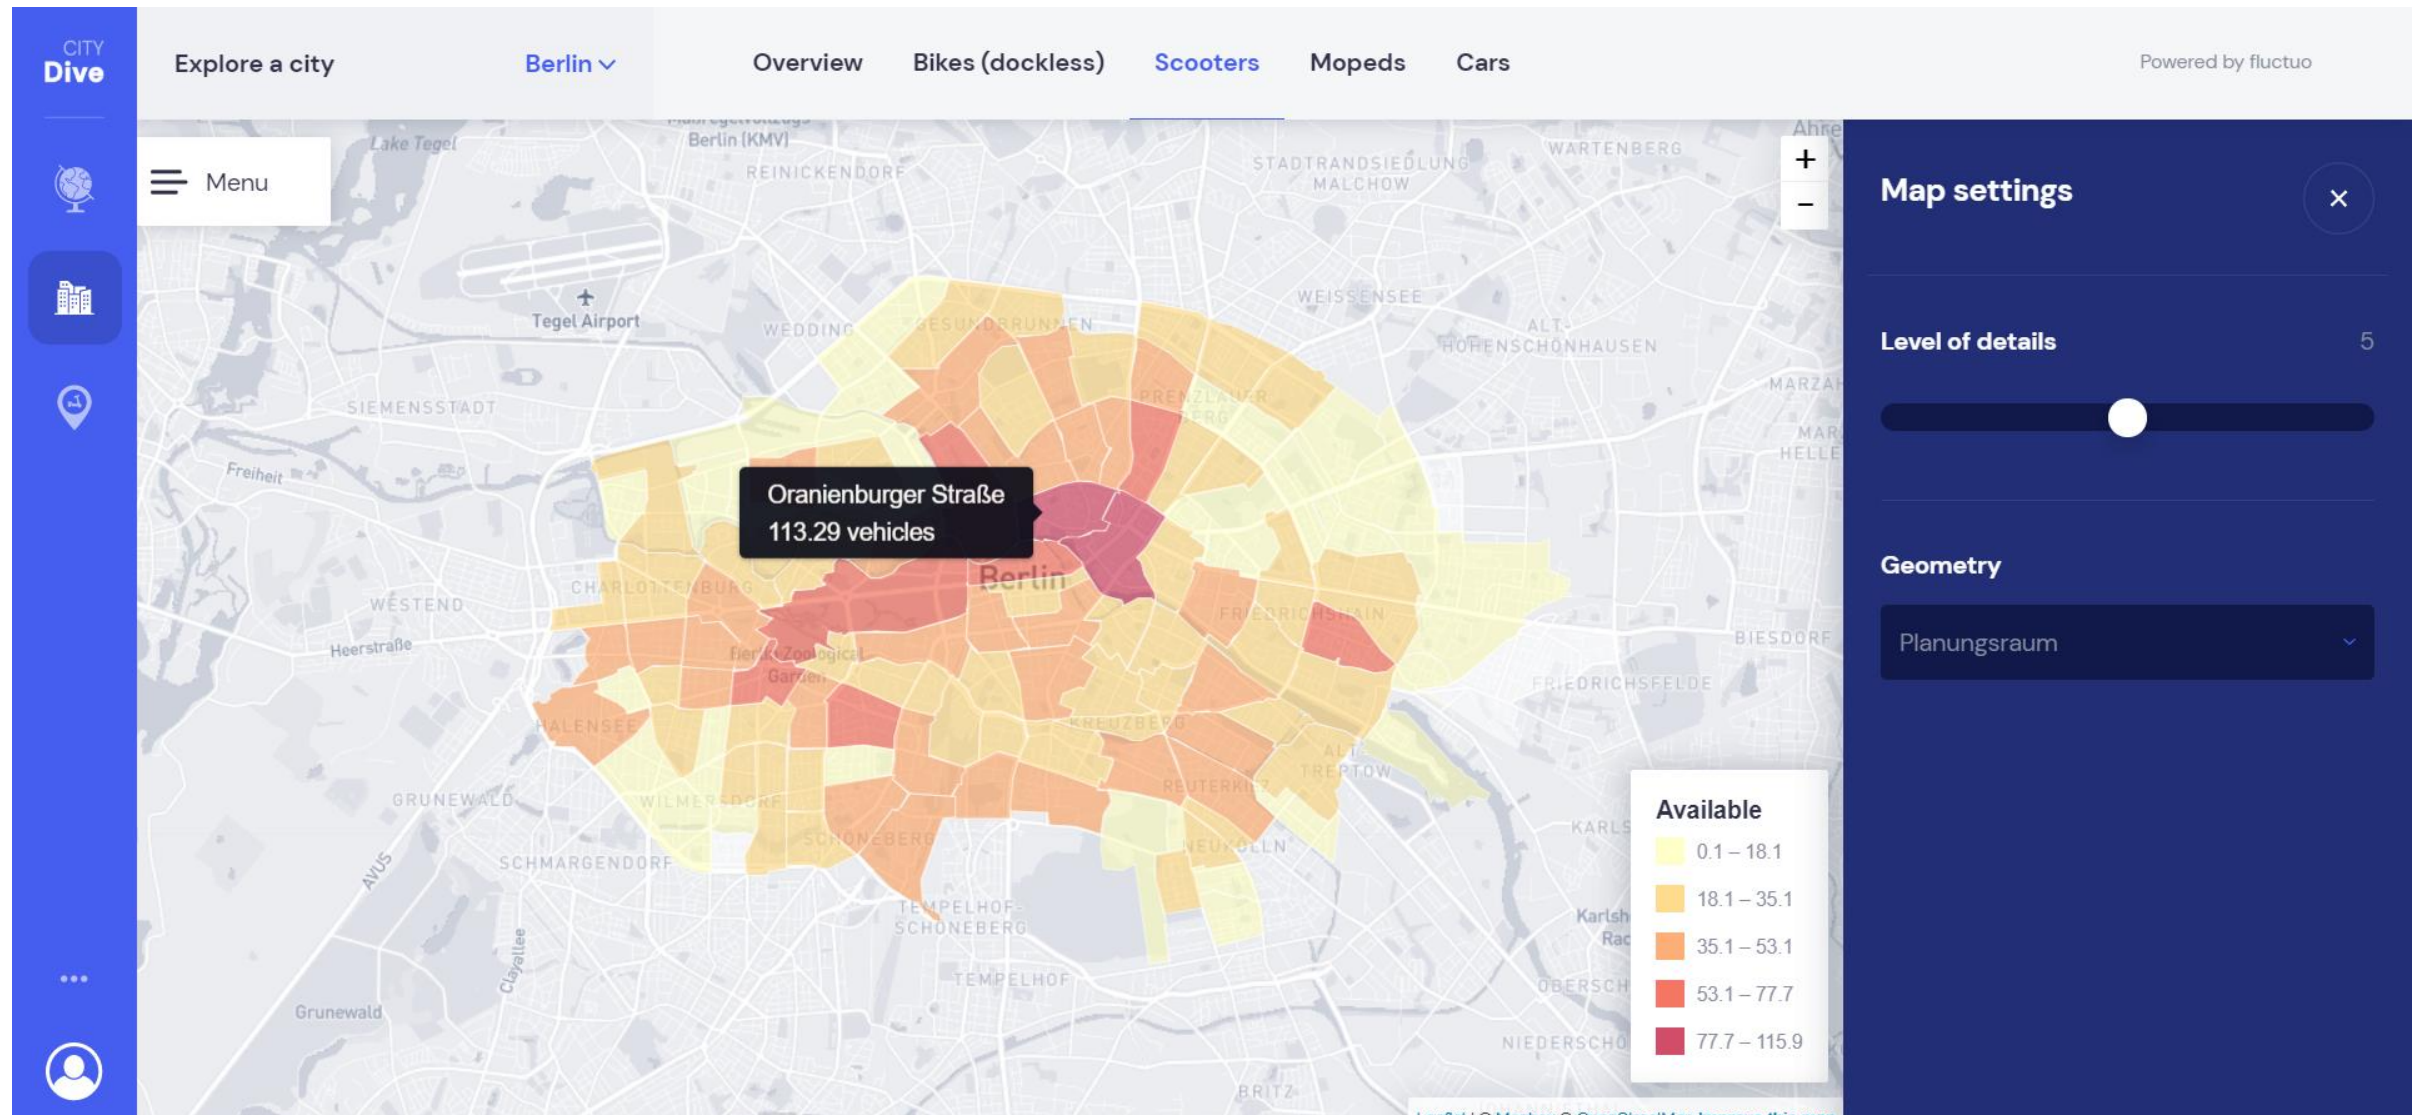

The screenshot displays the City Dive interface. On the left is a navigation sidebar with icons for a globe, buildings, a location pin, and a user profile. The main area features a map of Europe with a search bar at the top left containing 'Explore a continent' and a dropdown menu set to 'Europe'. A legend at the bottom right of the map indicates that blue dots represent 'Included' cities and pink dots represent 'Soon to be included' cities. On the right side, a detailed view for Berlin is shown, titled 'Explore Berlin' with a close button. Below the title is a description: 'The Grey City, home of Tier, Circ and Wind Mobility'. A photograph of the Brandenburg Gate is displayed. To the right of the photo are three statistics: 891 km², 3,748,148 inhabitants, and 4,207 inhab. / km². Below these statistics is a table titled 'Vehicles Available' with a menu icon (three dots) in the top right corner. The table has three columns: 'TYPE', 'VEHICLES', and 'OPERATORS MONITORED'. The rows list Bikes (dockless), Scooters, Mopeds, and Cars, along with their respective counts and the logos of the operators monitored in each category. A 'Total' row is at the bottom.

Trips

TYPE	YESTERDAY	LAST 7 DAYS (AVG)	LAST 30 DAYS (AVG)	OPERATORS MONITORED
Bikes (dockless)	9	23 - 61%	31 - 71%	
Scooters	2,690	2,452 + 10%	2,008 + 34%	 

KPIs & Maps on fleets

Density of vehicles available per zone (hexagons or local geospatial grids when available)