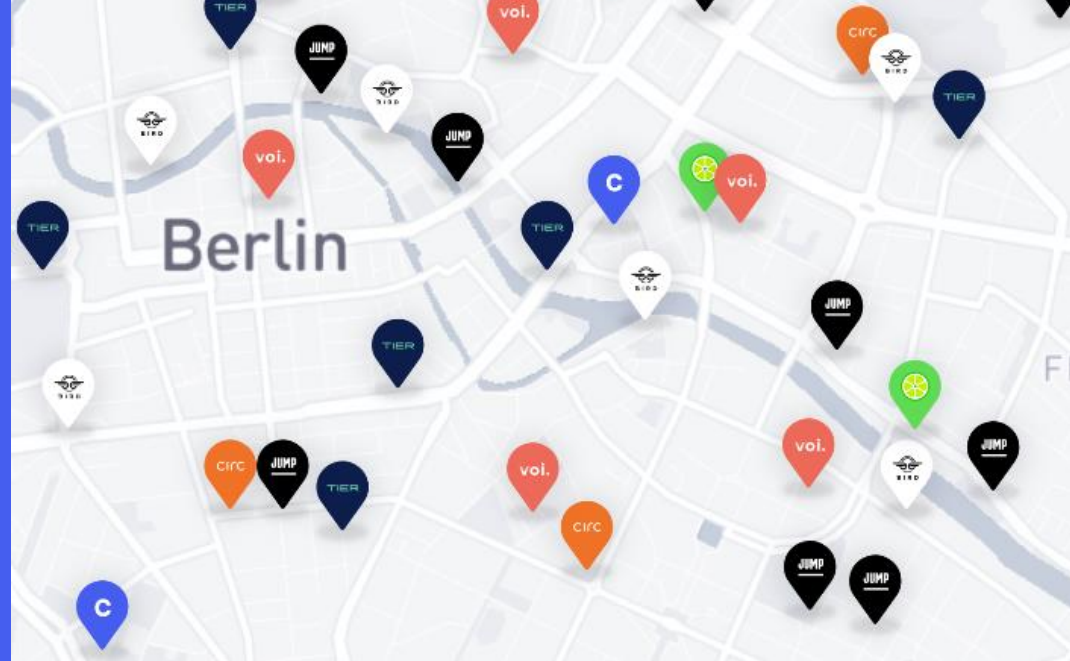

Data download option

Daily CSV file available available in a Google shared folder (or in AWS bucket)

You can use it into your own dashboard / BI tools.

This file includes the main KPIs (fleet & trips per city & per operator) for the last 30 days

	A	B	C	D	E	F	G	H	I
1	day	country	city	type	provider	indic	value		
220	2020-04-24	belgium	bruxelles	scooter	dott	nb_vehic_avail			
221	2020-04-24	belgium	bruxelles	moped	felyx	nb_vehic_avail	146		
222	2020-04-24	belgium	bruxelles	moped	poppy	nb_vehic_avail	78		
223	2020-04-24	belgium	bruxelles	moped	scooty	nb_vehic_avail	197		
224	2020-04-24	belgium	bruxelles	bike	billy	nb_vehic_avail	369		
225	2020-04-24	belgium	bruxelles	moped	felyx	nb_vehic_used	35		
226	2020-04-24	belgium	bruxelles	moped	poppy	nb_vehic_used	13		
227	2020-04-24	belgium	bruxelles	moped	scooty	nb_vehic_used	39		
228	2020-04-24	belgium	bruxelles	bike	billy	nb_vehic_used	138		
229	2020-04-24	belgium	bruxelles	moped	felyx	nb_trip	60		
230	2020-04-24	belgium	bruxelles	moped	poppy	nb_trip	22		
231	2020-04-24	belgium	bruxelles	moped	scooty	nb_trip	65		
232	2020-04-24	belgium	bruxelles	bike	billy	nb_trip	256		
233	2020-04-25	belgium	bruxelles	scooter	dott	nb_vehic_avail			
234	2020-04-25	belgium	bruxelles	moped	felyx	nb_vehic_avail	145		
235	2020-04-25	belgium	bruxelles	moped	poppy	nb_vehic_avail	82		
236	2020-04-25	belgium	bruxelles	moped	scooty	nb_vehic_avail	197		
237	2020-04-25	belgium	bruxelles	bike	billy	nb_vehic_avail	363		
238	2020-04-25	belgium	bruxelles	moped	felyx	nb_vehic_used	54		
239	2020-04-25	belgium	bruxelles	moped	poppy	nb_vehic_used	11		
240	2020-04-25	belgium	bruxelles	moped	scooty	nb_vehic_used	54		

CITY Dive by

CONTACT

Julien Chamussy

Mob : + 33 (0)6 20 16 76 54

Email : julien.chamussy@fluctuo.com